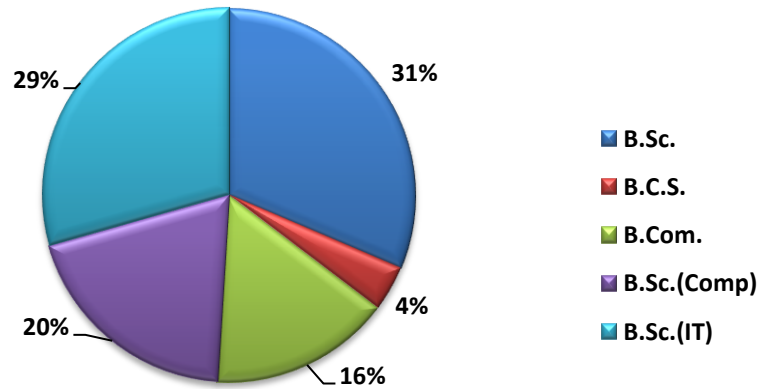

M.C.A

Batch 2008-11

Stream of Graduation

Work Experience

Stream of Graduation		Work Experience	
B.Sc.	16	Fresher	43
B.C.S.	2	< 1 YEAR	5
B.Com.	8	1-2 YEAR	3
B.Sc.(Comp)	10		
B.Sc.(IT)	15		
Total	51		51