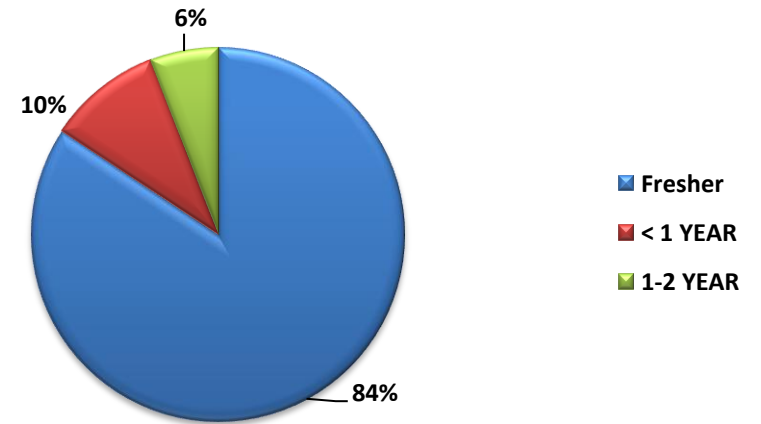

M.C.A

Batch 2008-11

Stream of Graduation

Work Experience

Stream of Graduation		Work Experience	
B.Sc.	16	Fresher	43
B.C.S.	2	< 1 YEAR	5
B.Com.	8	1-2 YEAR	3
B.Sc.(Comp)	10		
B.Sc.(IT)	15		
Total	51		51